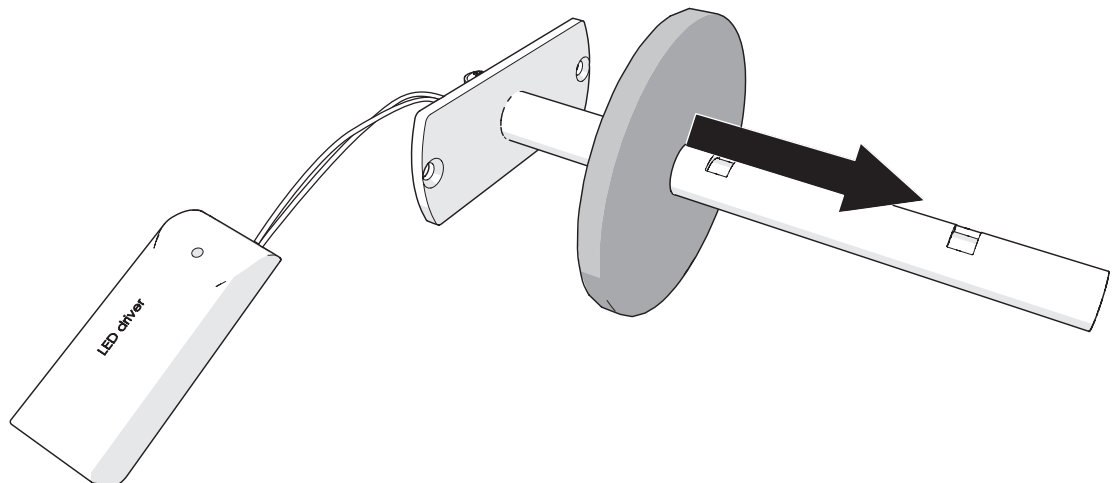

m o o o i

Perch Wall Lamp Recessed

CAUTION! HANDLE THIS PRODUCT WITH CARE.

1

NOT INCLUDED

1x

1x

1x

1x

1x

Ø 53mm - 56mm

1x

2

220V

3

visit www.mooui.com for more information about the collection