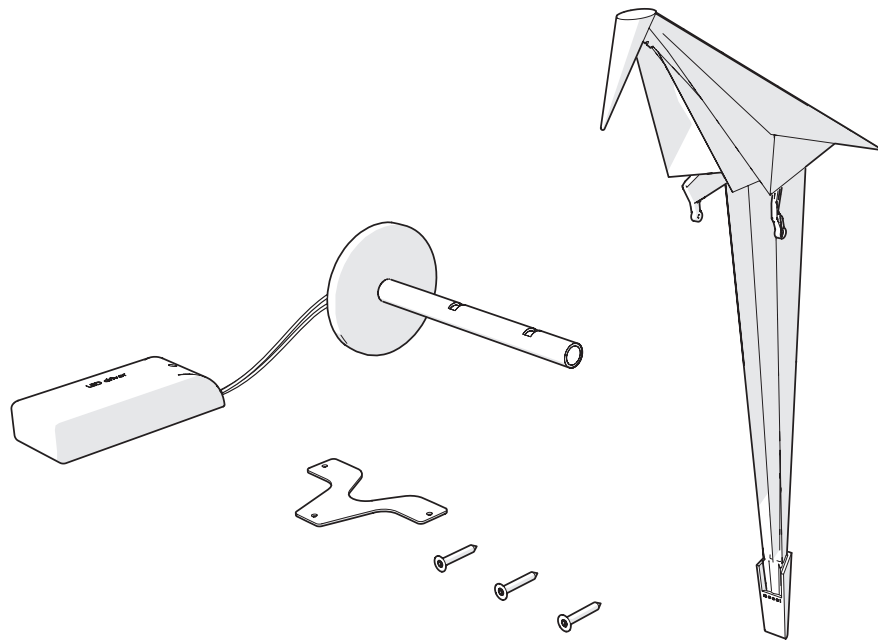

m o o o i[®]
Perch Wall Lamp Recessed

visit www.moooi.com for more information about the collection

m o o o i

Perch Wall Lamp Recessed

CAUTION! HANDLE THIS PRODUCT WITH CARE.

1

NOT INCLUDED

1x

1x

1x

1x

1x

Ø 53mm - 56mm

1x

2

220V

3

visit www.mooui.com for more information about the collection

m o o o i

Perch Wall Lamp Recessed

4

5

visit www.mooui.com for more information about the collection

m o o o i